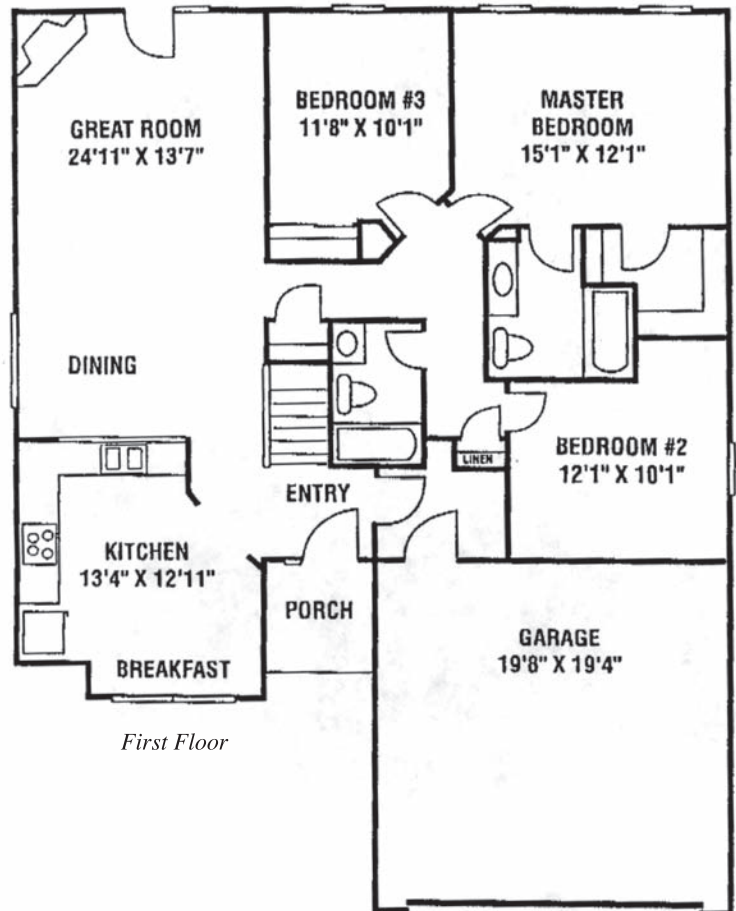

The Concord

- Much-to-offer 1,365 sq. ft. ranch home with 3 bedrooms, 2 baths, and full basement
- Choose from stone front, brick front or slab options
- Look out your front window from sunny, eat-in kitchen
- Dining room flows to great room
- Master suite features walk-in closet
- Optional expanded great room and finished basement
- Customize with Design Center selections

Family Building for FamiliesSM

Design information for illustration purposes only and is not part of a legal binding contract. Floor plans are the property of JCB Homes, Inc.

For more information, visit us at JCBhomes.com