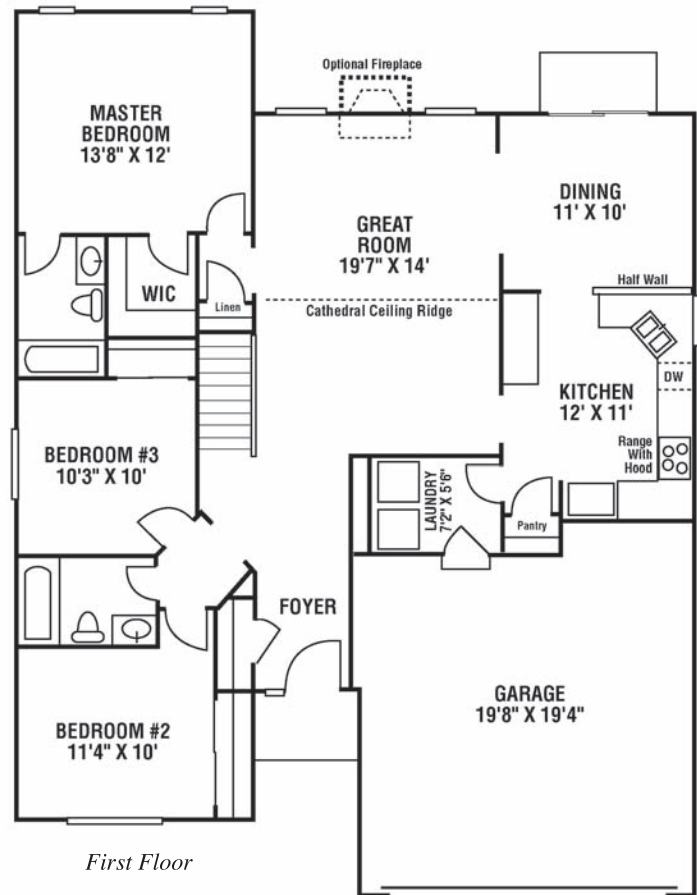

The Crosley

- Comfortably-appointed 1,395 sq. ft. ranch home with 3 bedrooms, 2 baths, and full basement
- Spacious great room with cathedral ceiling opens into dining room and kitchen
- Master suite comes with walk-in closet and optional glamour bath with large soaking tub
- Customize with Design Center selections

Family Building for FamiliesSM

Design information for illustration purposes only and is not part of a legal binding contract. Floor plans are the property of JCB Homes, Inc.

For more information, visit us at JCBhomes.com